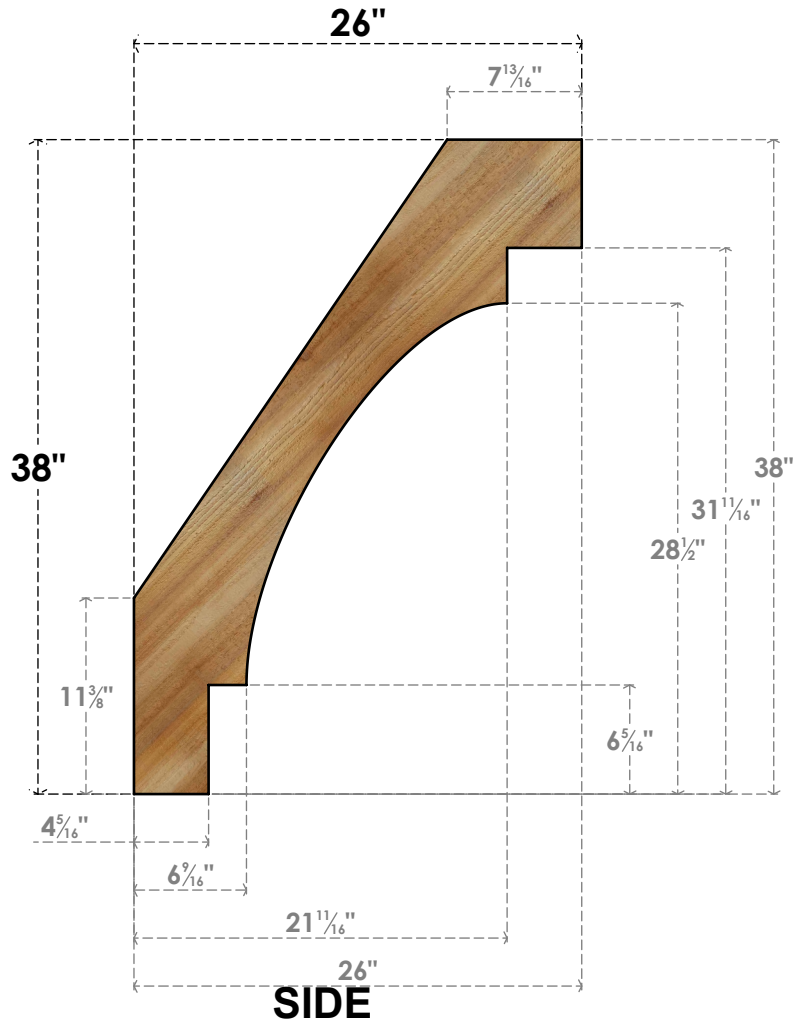

# BRC06X26X38MRC00RWR

6"W X 26"D X 38"H MERCED ROUGH SAWN BRACE, WESTERN RED CEDAR

EKENA MILLWORK  
 2300 WEST MAIN ST.  
 CLARKSVILLE, TX 75426  
 TOLL FREE: 866-607-0453  
 WWW.EKENAMILLWORK.COM

### NOTES

1. INSTALLATION TO BE COMPLETED IN ACCORDANCE WITH MANUFACTURER'S SPECIFICATIONS.
2. DRAWING MAY NOT BE TO SCALE
3. THIS DRAWING IS INTENDED FOR DESIGN AND PLANNING PURPOSES ONLY.
4. ALL INFORMATION CONTAINED HEREIN WAS CURRENT AT THE TIME OF DEVELOPMENT BUT MUST BE REVIEWED AND APPROVED BY THE PRODUCT MANUFACTURER TO BE CONSIDERED ACCURATE.
5. PRODUCTS ARE NOT KILN DRIED. THIS ITEM IS UNIQUE AND WILL CONTAIN THE NATURAL VARIATIONS THAT THE WOOD SPECIES OFFERS. THIS MAY RESULT IN VARIATIONS UP TO 1/4"