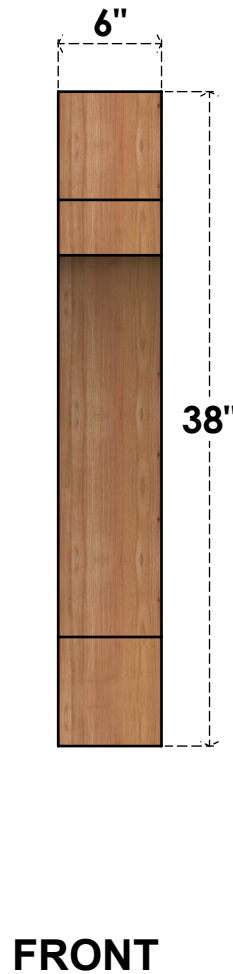

# BRC06X26X38MRC00RWR

6"W X 26"D X 38"H MERCED ROUGH SAWN BRACE, WESTERN RED CEDAR

EKENA MILLWORK  
 2300 WEST MAIN ST.  
 CLARKSVILLE, TX 75426  
 TOLL FREE: 866-607-0453  
 WWW.EKENAMILLWORK.COM

### NOTES

1. INSTALLATION TO BE COMPLETED IN ACCORDANCE WITH MANUFACTURER'S SPECIFICATIONS.
2. DRAWING MAY NOT BE TO SCALE
3. THIS DRAWING IS INTENDED FOR DESIGN AND PLANNING PURPOSES ONLY.
4. ALL INFORMATION CONTAINED HEREIN WAS CURRENT AT THE TIME OF DEVELOPMENT BUT MUST BE REVIEWED AND APPROVED BY THE PRODUCT MANUFACTURER TO BE CONSIDERED ACCURATE.
5. PRODUCTS ARE NOT KILN DRIED. THIS ITEM IS UNIQUE AND WILL CONTAIN THE NATURAL VARIATIONS THAT THE WOOD SPECIES OFFERS. THIS MAY RESULT IN VARIATIONS UP TO 1/4"